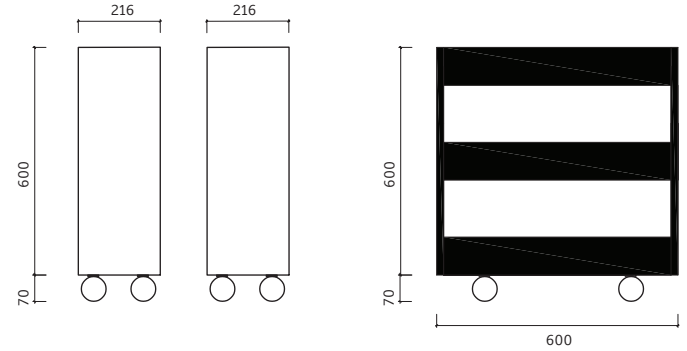

GIZIA

RAFLI ARABA
CARRIAGE WITH SHELVES

Renk Alternatifleri
Color Options

Ölçüler
Dimensions

600 x 600 x 216

Gövde
Body

Soft Mat Panel
Soft Matt Panel

Kapaklar
Doors

Soft Mat Panel
Soft Matt Panel