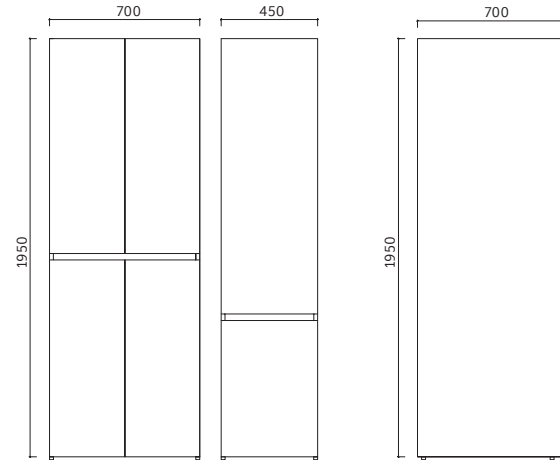

Not: Modüller duvara
sabitlenmelidir.

Note: Modules must be
fixed to the wall