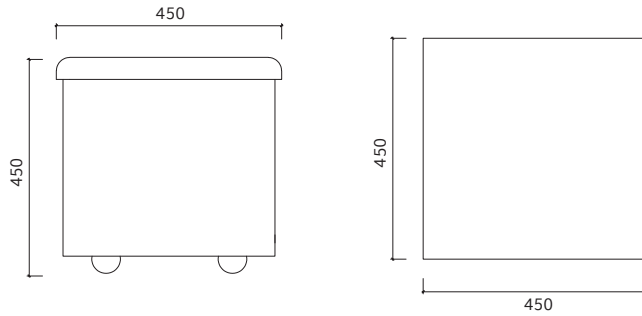

ADRIA SOFT

SANDIKLI PUF
SOFT BOX

Renk Alternatifleri
Color Options

Ölçüler
Dimensions

450 x 450 x 450

Gövde
Body

Soft Mat Panel
Soft Matt Panel

Kapaklar
Doors

Soft Mat Panel
Soft Matt Panel