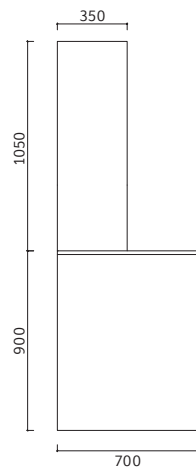

DROP

KOMBİNE DOLAP
COMBINED CABINET

Renk Alternatifleri
Color Options

Beyaz / White

Gövde
Body

Soft Mat Panel
Soft Matt Panel

Ölçüler
Dimensions

1150 x 1950 x 700

Kapaklar
Doors

Soft Mat Panel
Soft Matt Panel