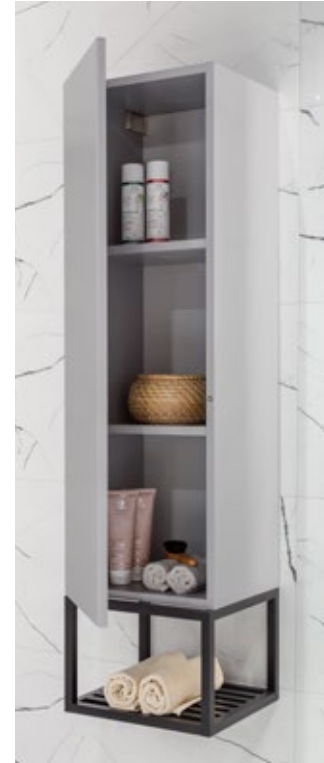

META

Dolap Ölçü Alternatifleri
Cabinet Size Alternatives
80 cm / 100 cm