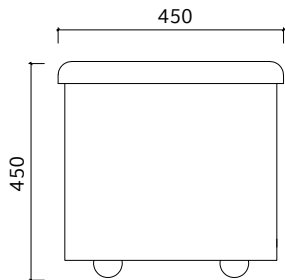

Ölçüler
Dimensions

450 x 450 x 450

Gövde
Body

Soft Mat Panel
Soft Matt Panel

Kapaklar
Doors

Soft Mat Panel
Soft Matt Panel

GIZIA

RAFLI ARABA
CARRIAGE WITH SHELVES