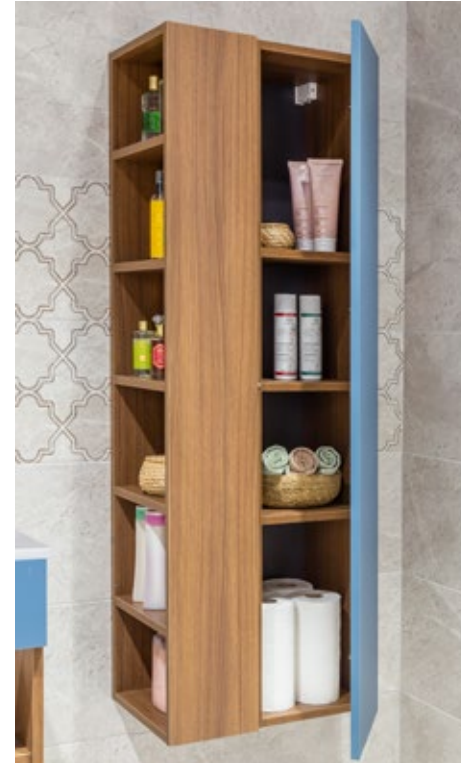

ROSA

Dolap Ölçü
Alternatifleri
Cabinet Size
Alternatives
80 cm

Not: Satış
esnasında,
istenen kapak
açılış yönü
belirtilmelidir

Note: When
ordering,
the desired
door opening
direction must
be specified.