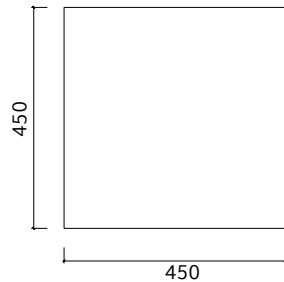

Ölçüler
Dimensions

450 x 450 x 450

Gövde
Body

Soft Mat Panel
Soft Matt Panel

Kapaklar
Doors

Soft Mat Panel
Soft Matt Panel

GIZIA

RAFLI ARABA
CARRIAGE WITH SHELVES